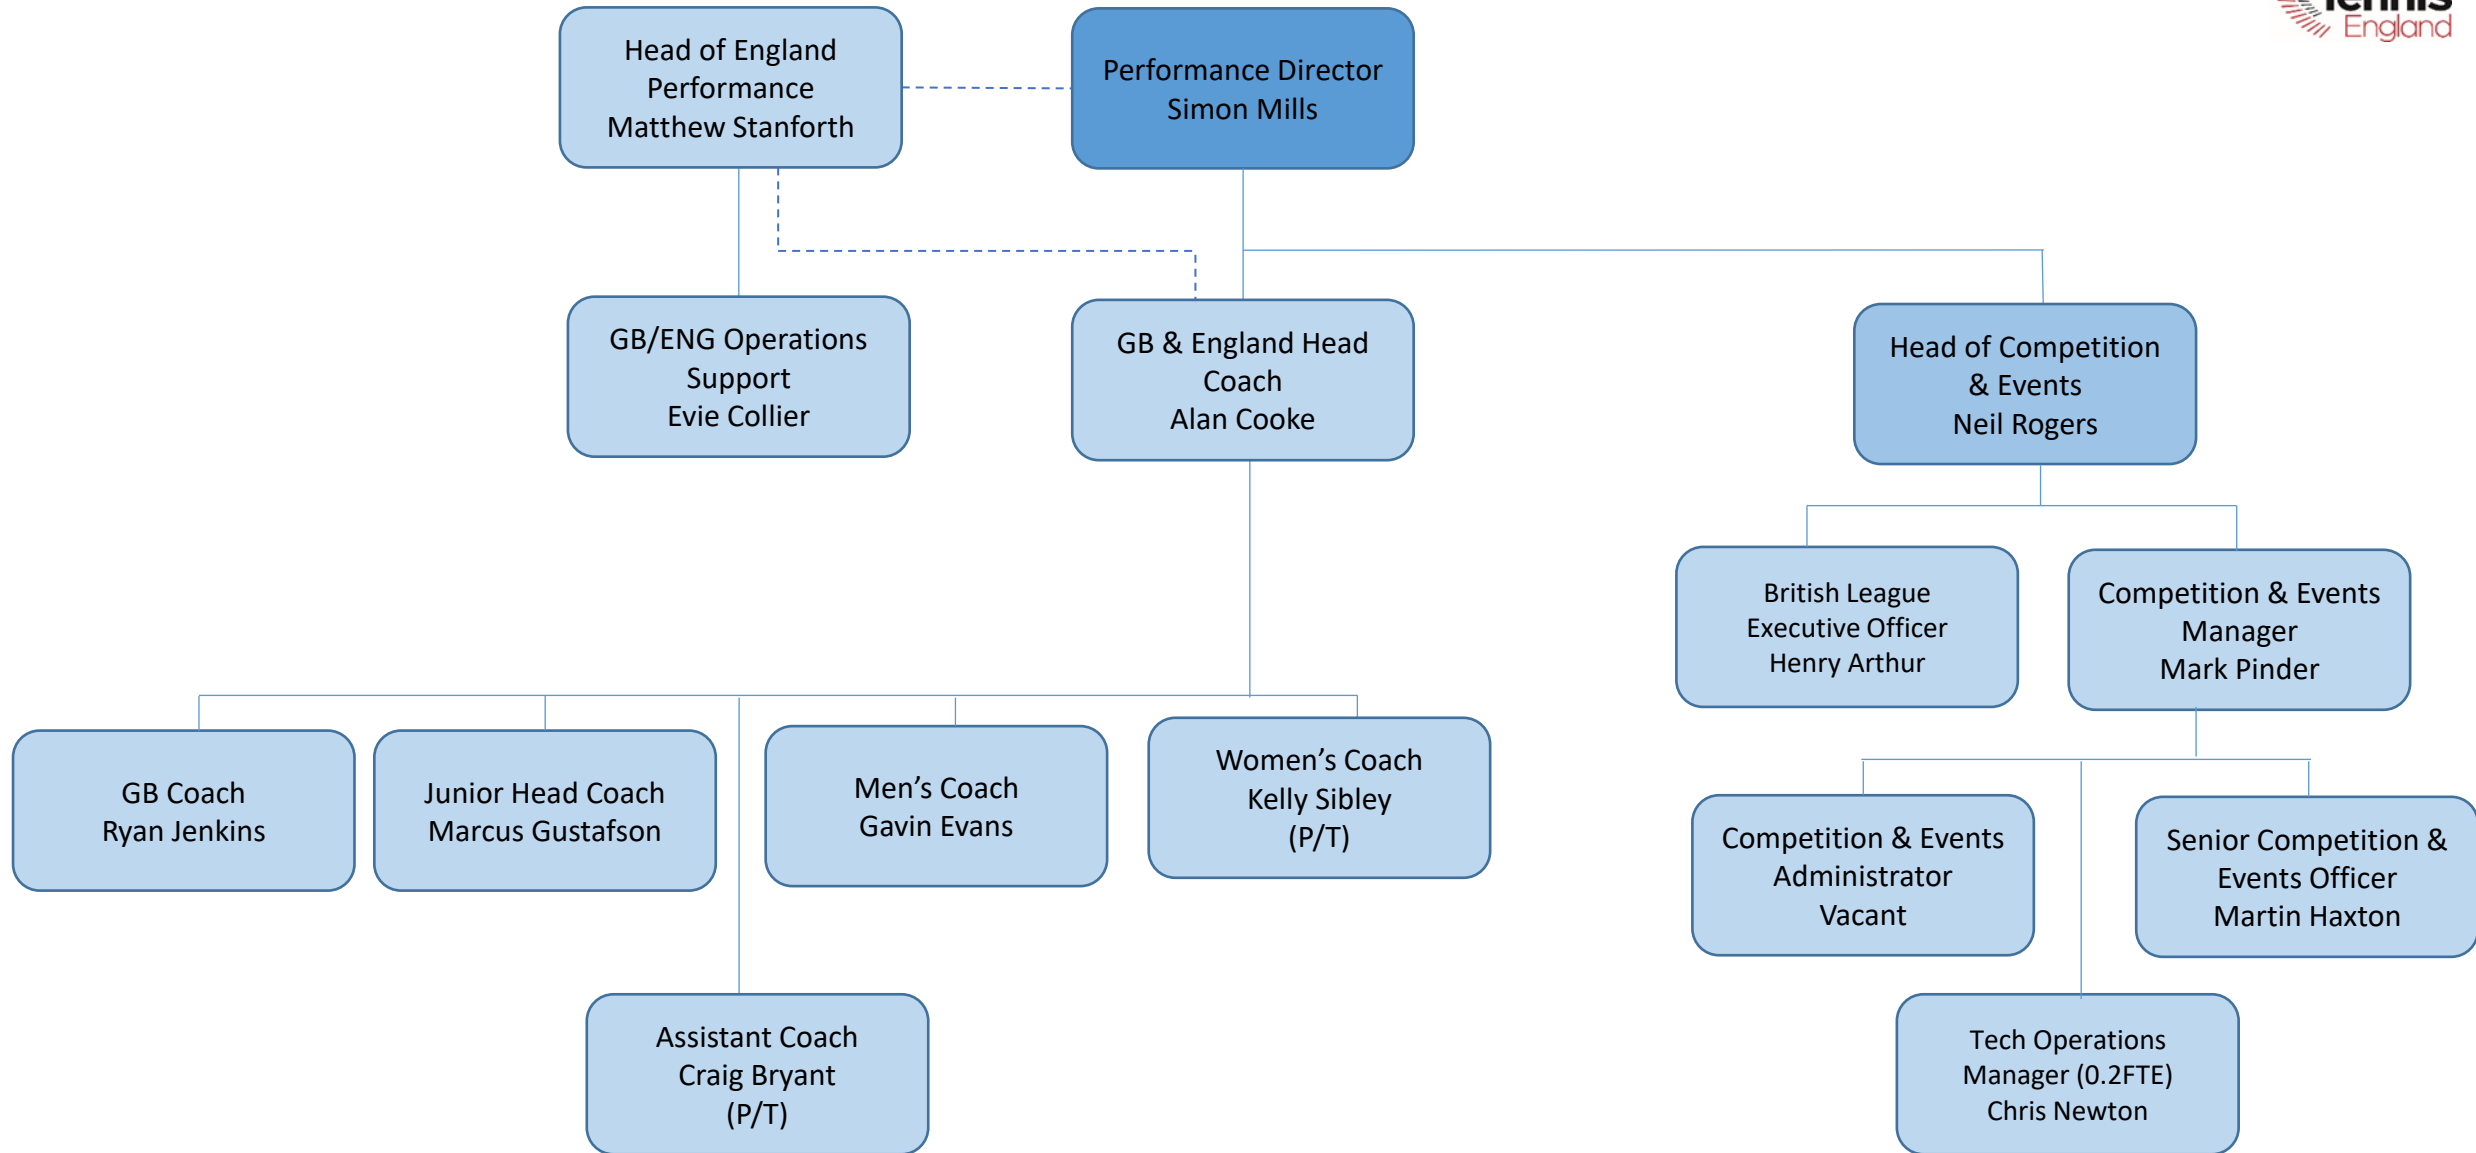

Staff Structure: Senior Leadership Team

Staff Structure: Finance and IT

Support services:

- Jockey Club Services
- TSG

Staff Structure: Operations and Governance

Staff Structure: Sport – Clubs & Schools

Staff Structure: Performance and Events

Staff Structure: Business Development