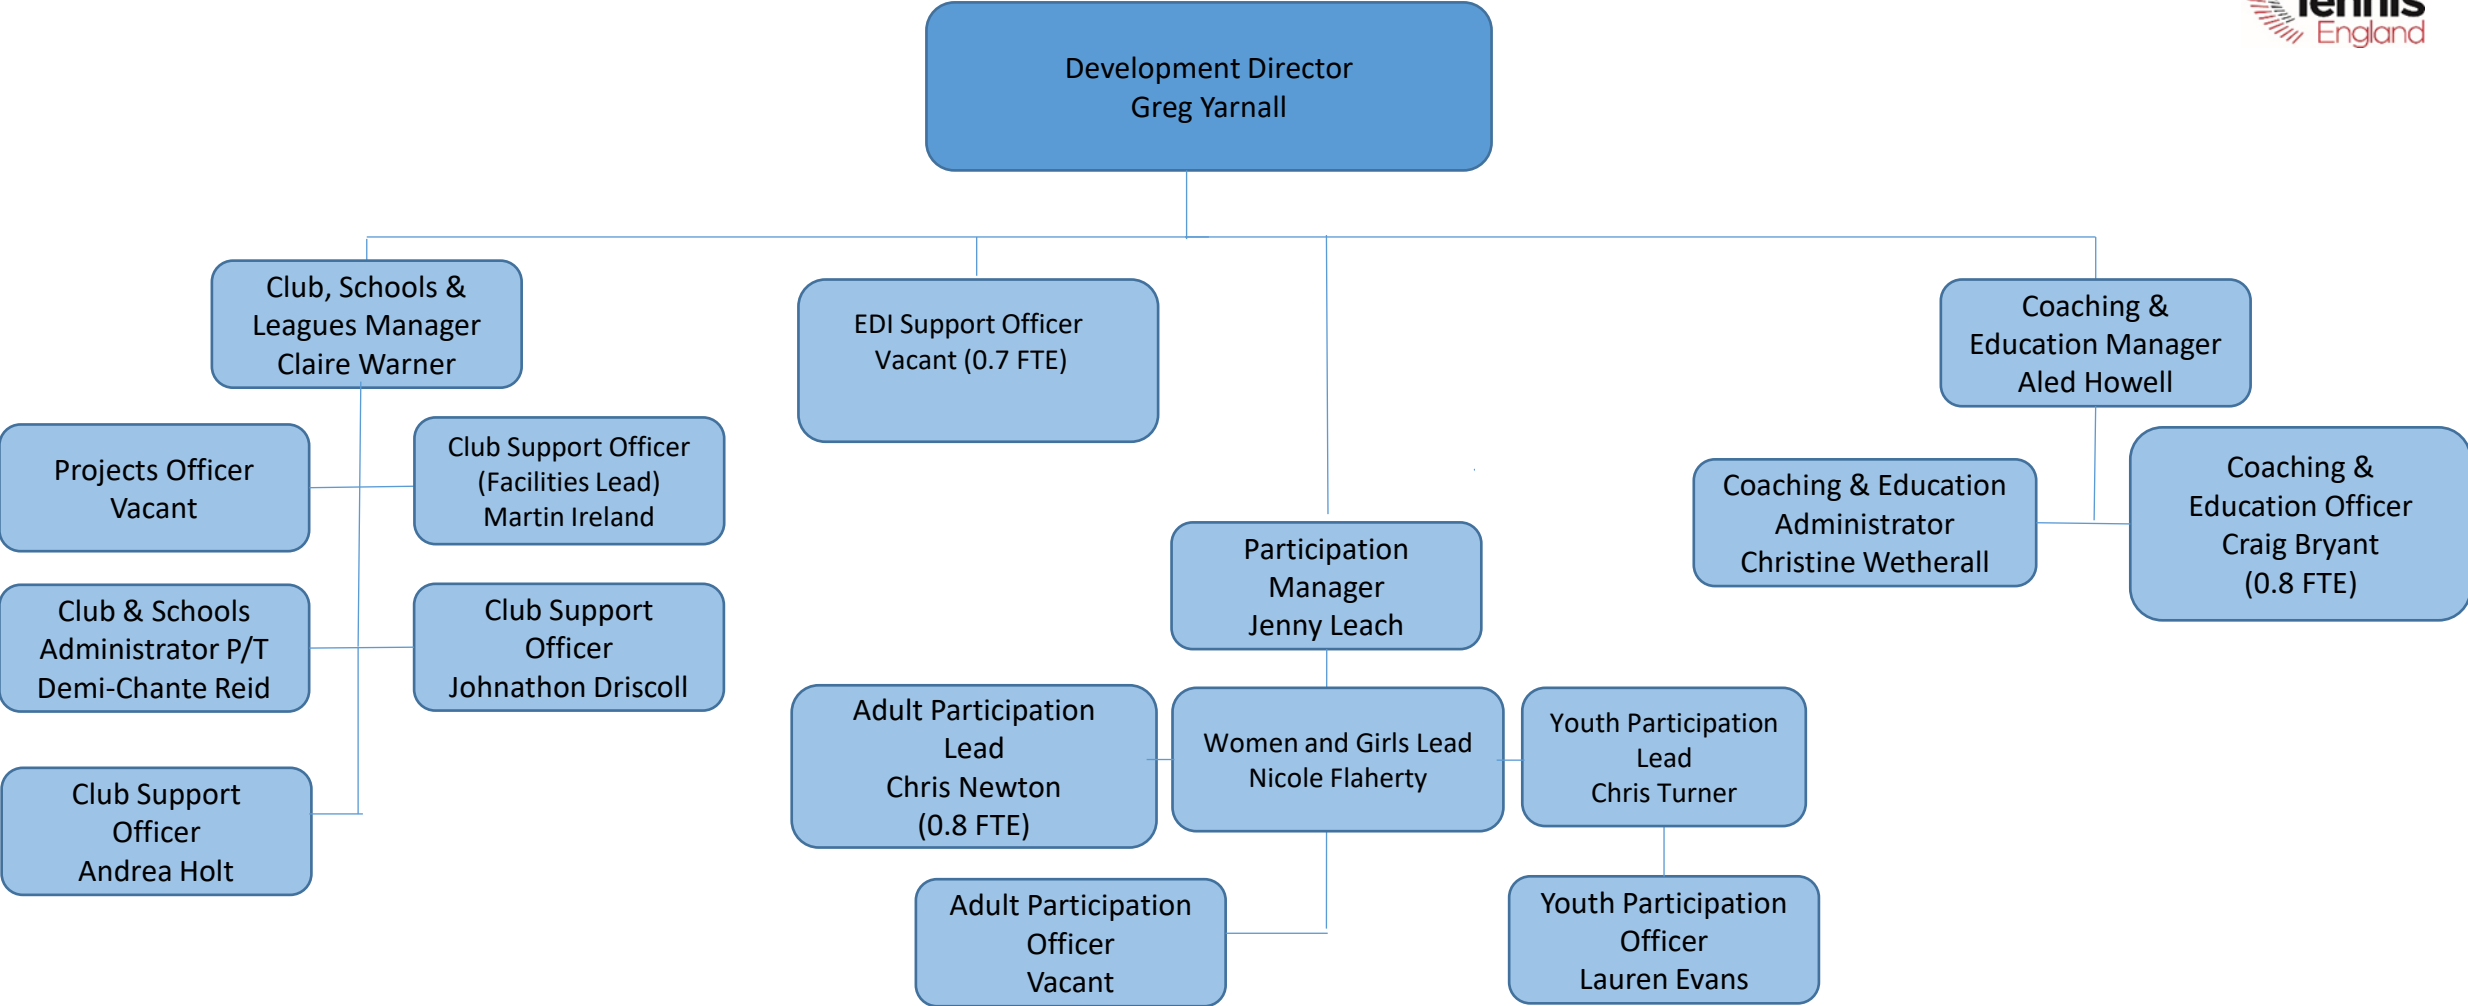

Staff Structure: Senior Leadership Team

Staff Structure: Finance and IT

Support services:

- Jockey Club Services
- TSG

Staff Structure: Operations and Governance

Staff Structure: Sport – Clubs & Schools

Staff Structure: Performance and Events

Staff Structure: Business Development