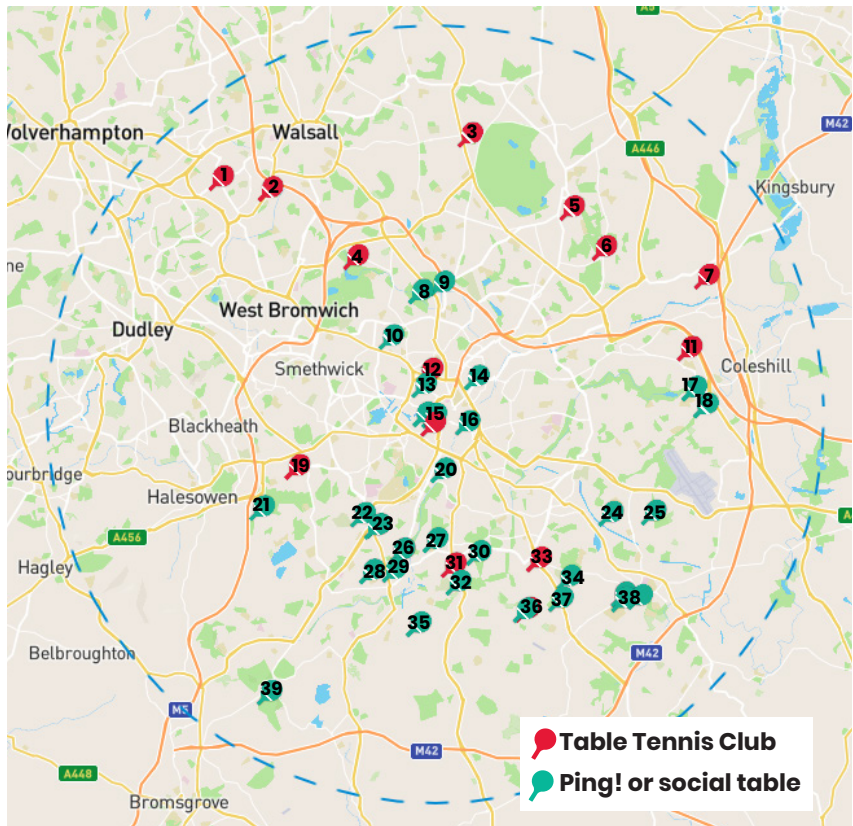

Buy at tabletennisengland.co.uk/shop/table-tennis-equipment/bats-and-balls-set

Play table tennis in Birmingham

- | | |
|---|---|
| <ol style="list-style-type: none"> 1. Victoria Park Table Tennis Club Crescent Road Wednesbury WS10 8AE 2. Wood Green High School TTC Wood Green Road Wednesbury WS10 9QU 3. Streetly Youth and Sports Centre Foley Road East Streetly B74 3HR 4. St Bernards Church Broome Ave B43 5AL 5. Sutton Coldfield Table Tennis Club Sutton Coldfield B72 1NL 6. Walmley Table Tennis Club Walmley Social Club 4 Walmley B76 2RJ 7. Curdworth Table Tennis Club, Curdworth Village Hall, Sutton Coldfield B76 9HH 8. Perry Hall Park Perry Ave, Perry Barr, B42 1RS 9. Perry Park Aldridge Rd, B42 2EY 10. Handsworth Park Holly Rd, Handsworth, B20 2BY 11. Smiths Wood Bribar B36 0SZ 12. Birmingham Table Tennis Academy Nishkam High School B19 2LF 13. The Lord Clifden 34 Great Hampton Street, B18 6AA 14. Nechells POD 28 Oliver St, Nechells B7 4NX 15. • Library of Birmingham Centenary Square, Broad St, B1 2EA
• Kongs Birmingham Victoria Square, Hill Street, B1 1BD
• Frederick Jacombs Sports Lodge Joseph Cohen Hall, Singers Hill Synagogue, B1 1HL 16. Drop Shot Digbeth 60 Heath Mill Lane, B9 4AR 17. Babbs Mill Park Solihull, B37 6LN 18. Meridan Park Mooredend Avenue, Chelmsley Wood, B37 5TB 19. Quinborne Table Tennis Club Ridgacre Road, B32 2TW | <ol style="list-style-type: none"> 20. Calthorpe Wellbeing Hub Edward Rd, Balsall Heath, B12 9LZ 21. Woodgate Valley Country Park Clapgate Ln, Bartley Green, B32 3DS 22. Selly Oak Park Gibbins Rd, B29 6PQ 23. Katie Road Playground Katie Road, Selly Oak B29 6JG 24. Olton Jubilee Park Lyndon Road, Solihull, B92 7RQ 25. Elmdon Park Tanhouse Farm Road, Solihull, B92 9EY 26. Stirchley Baths Community Hub, 2-4 Bournville Lane, B30 2JT 27. Kings Heath Park Avenue Road, B14 7TQ 28. Rowheath Pavillion Heath road, B30 1HH 29. Cotteridge Park Franklin Rd, B30 2HG 30. Billesley Common & Tennis Centre Wheelers Ln, Billesley, B13 0ST 31. Kings Heath Cricket & Sports Club B14 6DT 32. Cocks Moors Woods Leisure Centre Alcester Rd S, Kings Heath, B14 6ER 33. Beechcroft Tennis & Multi Sport Community Club Beechcroft Avenue B28 9ER 34. Jacey Park Northbrook Road, Shirley, B90 3NP 35. Walkers Heath Park off Druids Lane B14 5QE 36. Colebridge Table Tennis Club Rear of 73 Colebrook Road, Solihull, B90 2JZ 37. Shirley Park Stratford Road, Shirley, Solihull, B90 3AL 38. Tudor Grange Park Blossomfield Road, Solihull, B91 1NB 39. Lickey Hills Visitors Centre Cofton Hackett, B45 8ER |
|---|---|