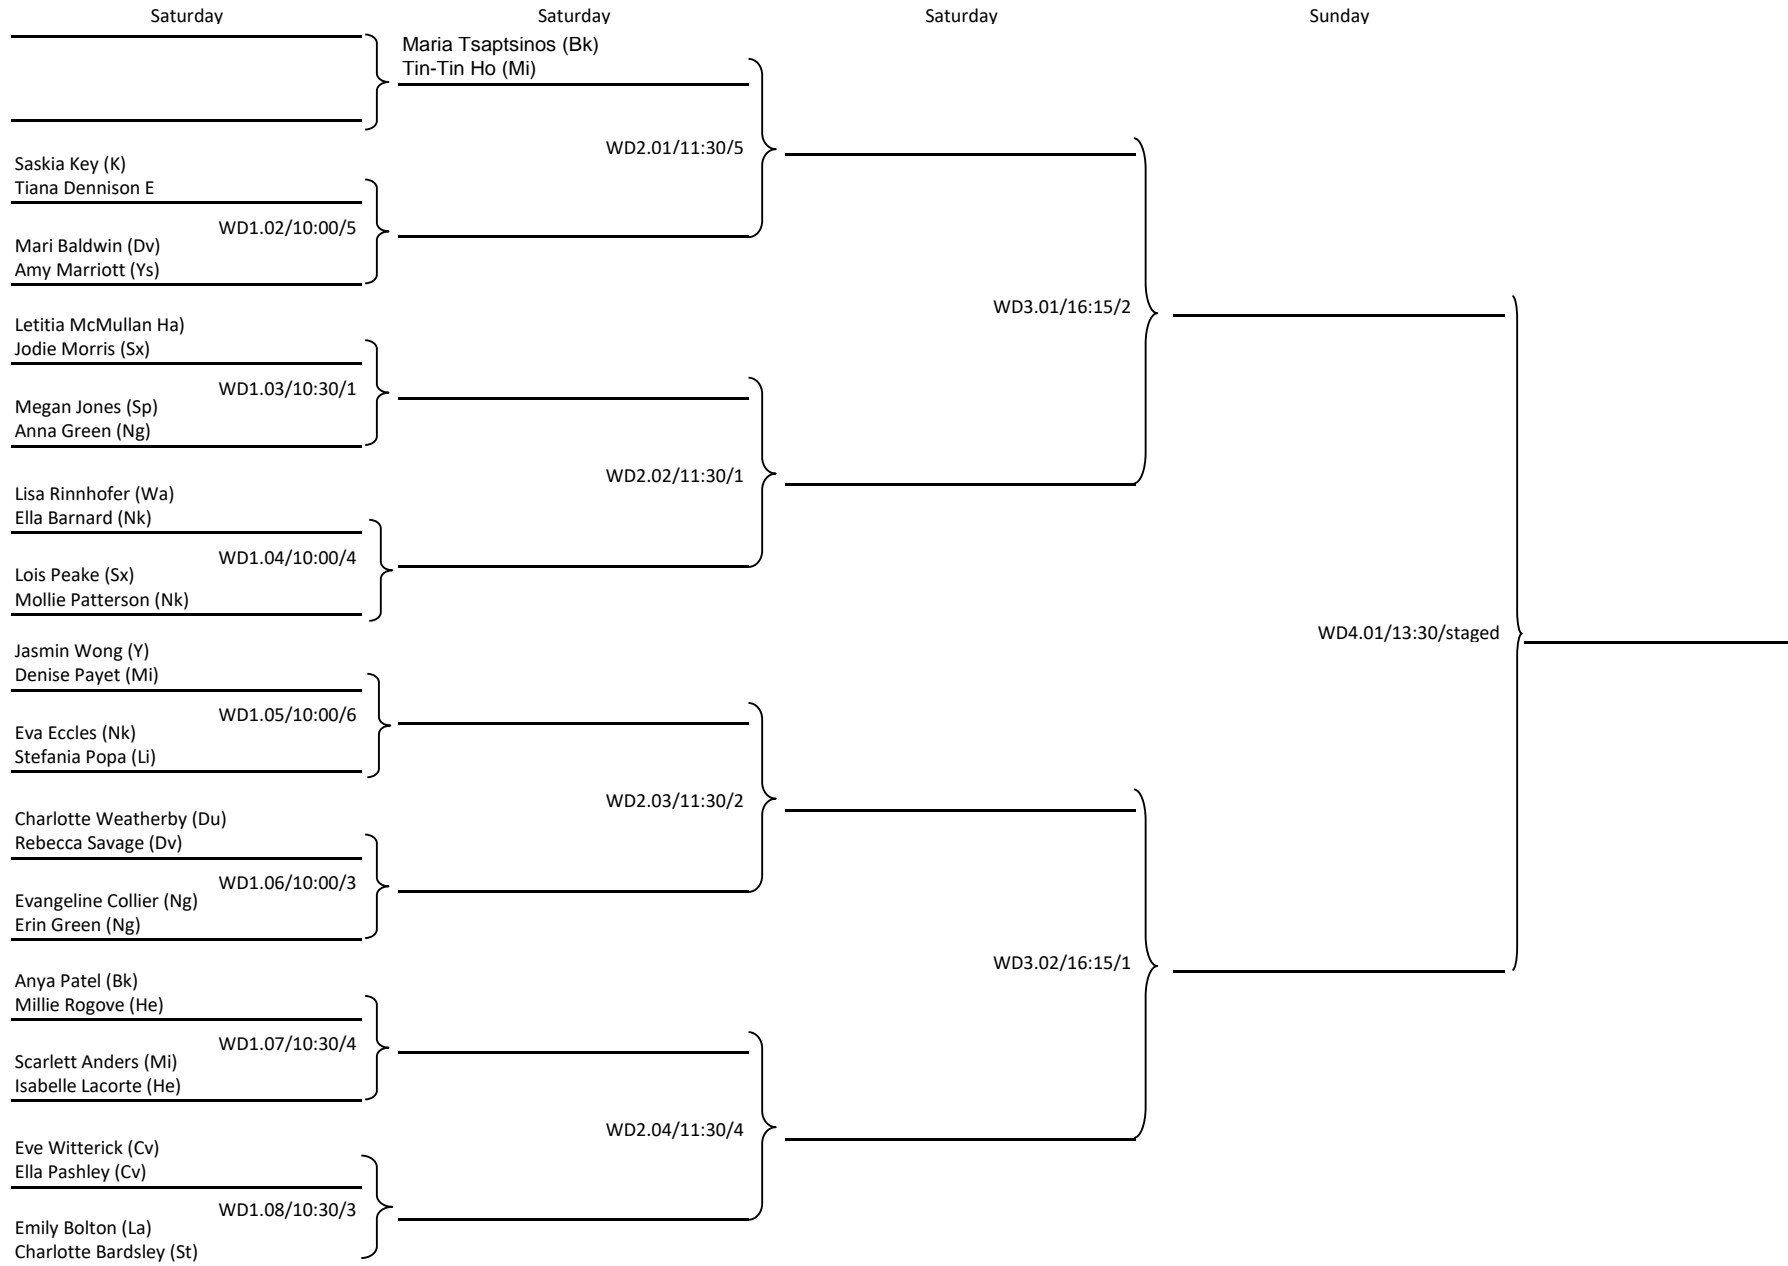

# Women's Doubles

## Women's Doubles

1	Maria Sapsinos (Bk) Tin-Tin Ho (Wu)
2	BYE BYE
3	Saskia Key (K) Tiana Dennison E
4	Amy Marriott (Ys) Letitia McMullan Ha
5	Jodie Morris (Sx)
6	Anna Green (Ng)
7	Lisa Rinnohofer (Wa) Ella Barnard (Nk)
8	Mollie Patterson (Nk)