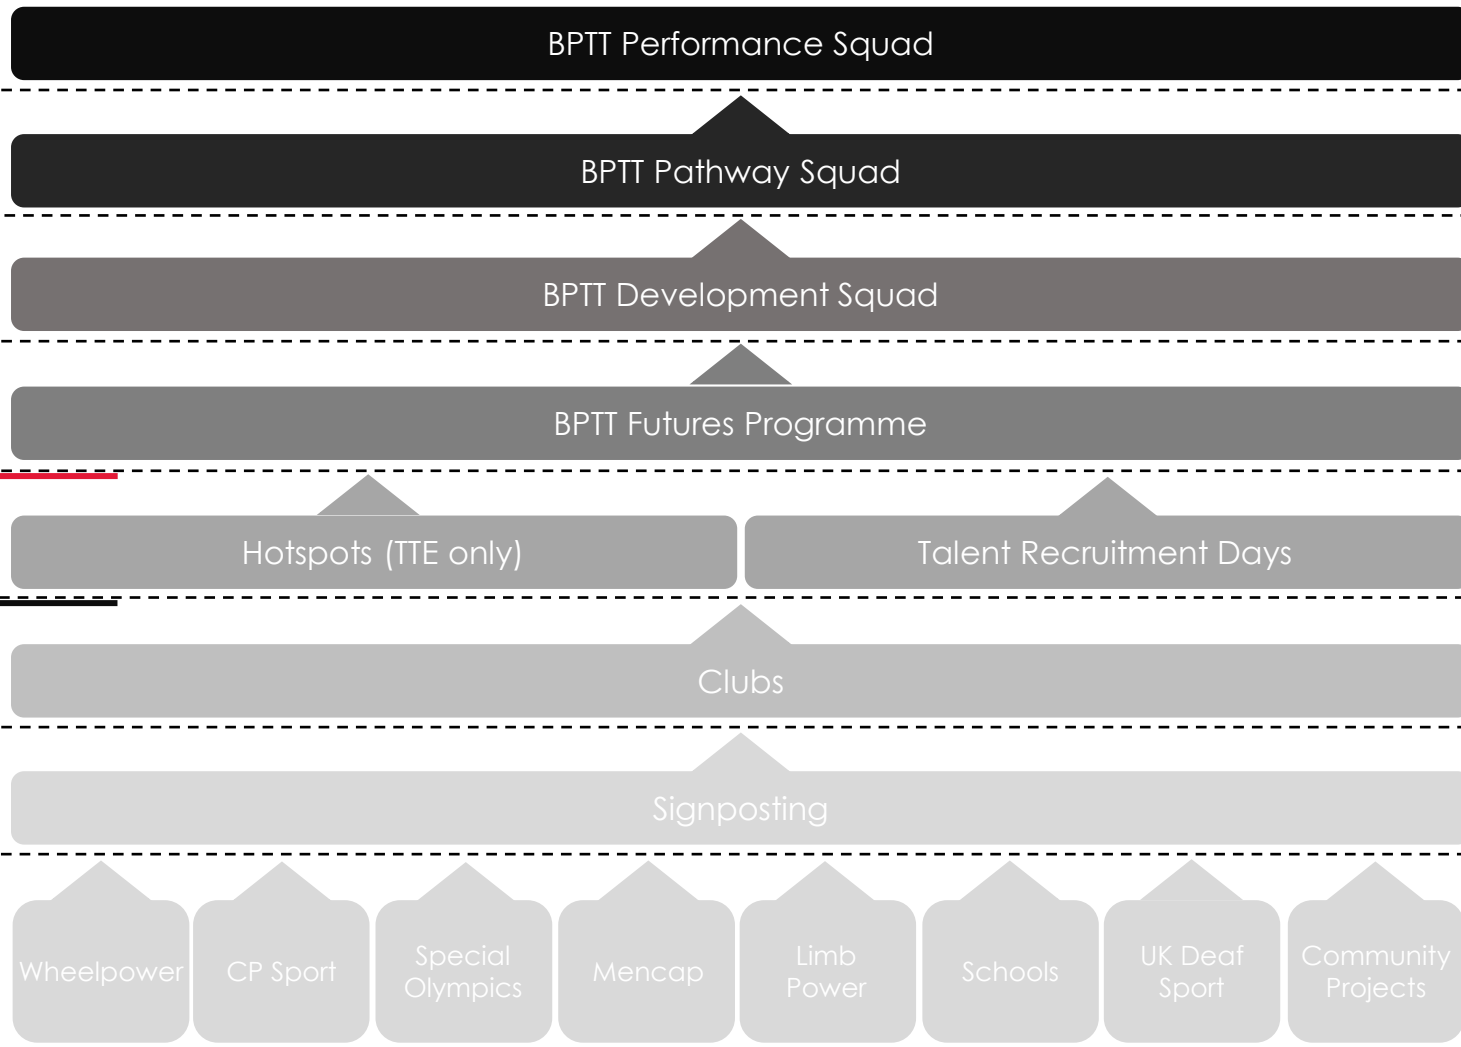

British Para Table Tennis

Table Tennis England

Player Pathway

Competitions Pathway