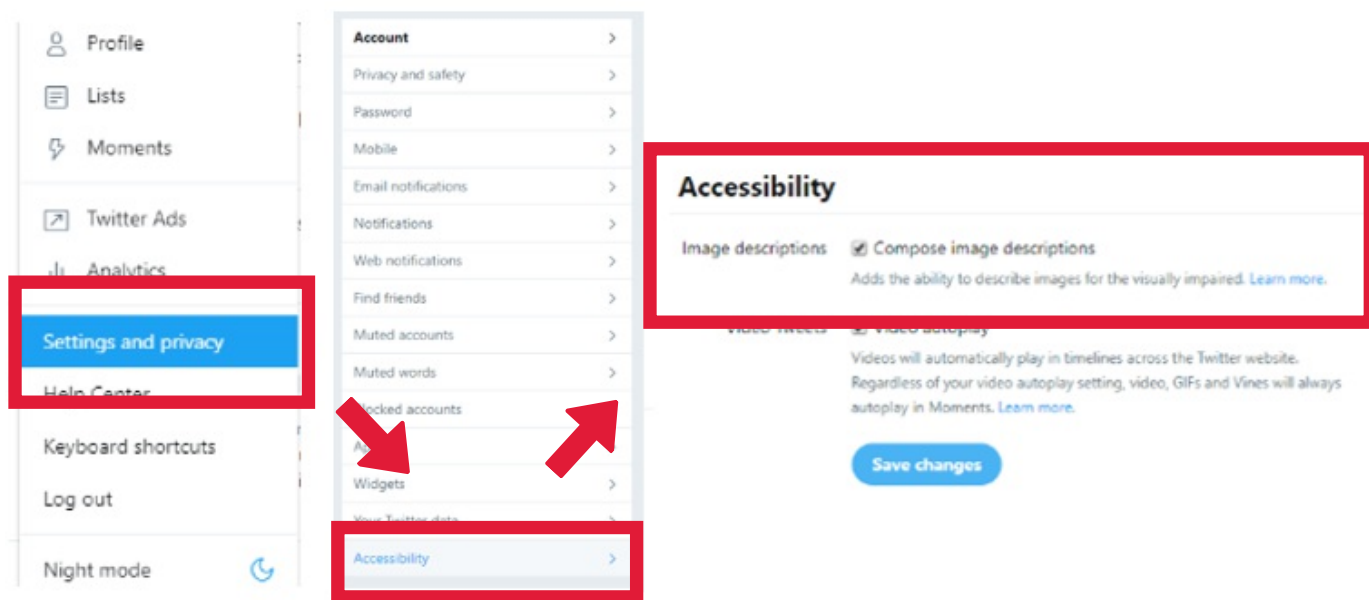

# A SPORT FOR ALL: INTERACTING WITH BLIND TWITTER USERS

Increase your clubs ability to reach blind twitter users by making a simple change to your account settings

For more information on how to make your club more inclusive visit;